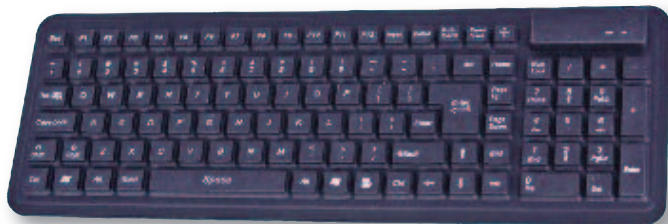

Antimicrobial-treated

Medical-Grade Silicone Keyboard LED-backlit keys, dishwasher-safe, and antimicrobial-treated. Black. USB.

Windows-compatible • 5.51"W x 15.55"L x 0.78"H • 0.79 lbs. • Cable Length: 6" • QUICK CONNECT™ with USB extension cable • Gold-plated USB connection

#CJJ71 2192 Black .....$116.00 ea
#CJJ71 2193 White .....116.00 ea