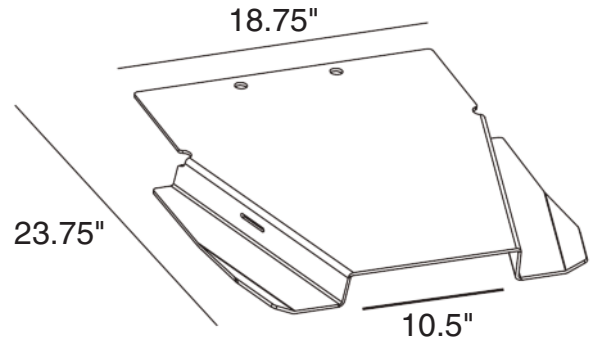

Rest Easy Armboards

Item# 93 5676-Fits most GE tables
(be sure to measure your table)

Item# 93 5678-Fits most Toshiba tables
(be sure to measure your table)

Item# 93 5677-Fits most Siemens & Phillips tables
(be sure to measure your table)