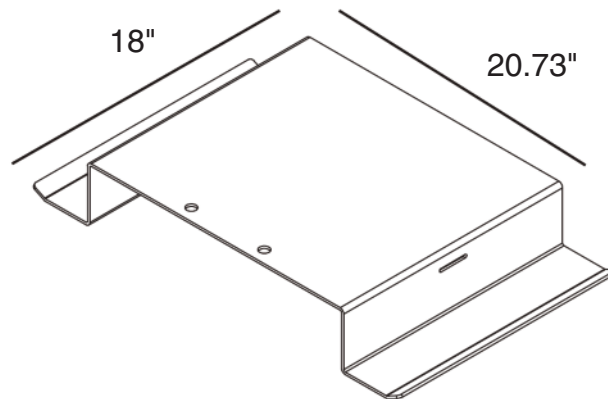

Rest Easy Armboards

Item# 93 5676-Fits most GE tables
(be sure to measure your table)

Item# 93 5678-Fits most Toshiba tables
(be sure to measure your table)

Item# 93 5677-Fits most Siemens & Phillips tables
(be sure to measure your table)